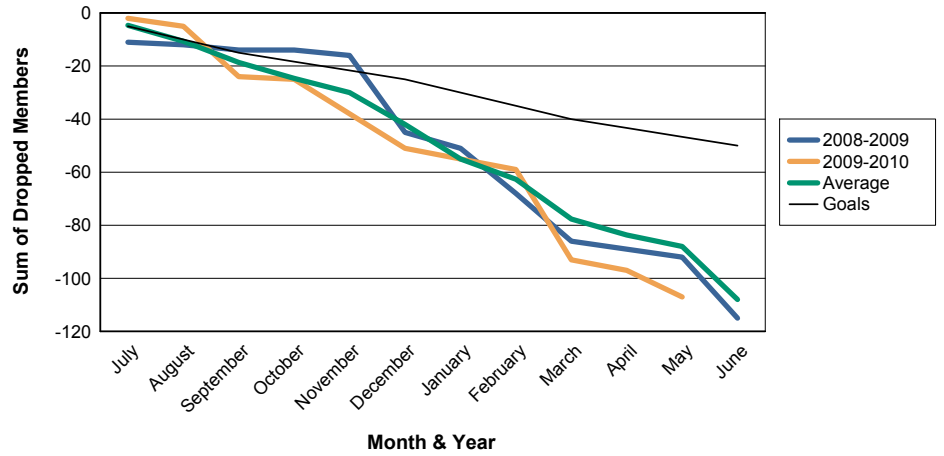

For District D 3

Sum of Charter Members/ Month & Year

For District D 3

3 Year Comparisons for GMT Constitutional Area 3

By GMT District

As of May 2010

Sum of New Members/ Month & Year

For District D 3

Sum of Dropped Members/ Month & Year

For District D 3

Sum of Net Members/ Month & Year

For District D 3