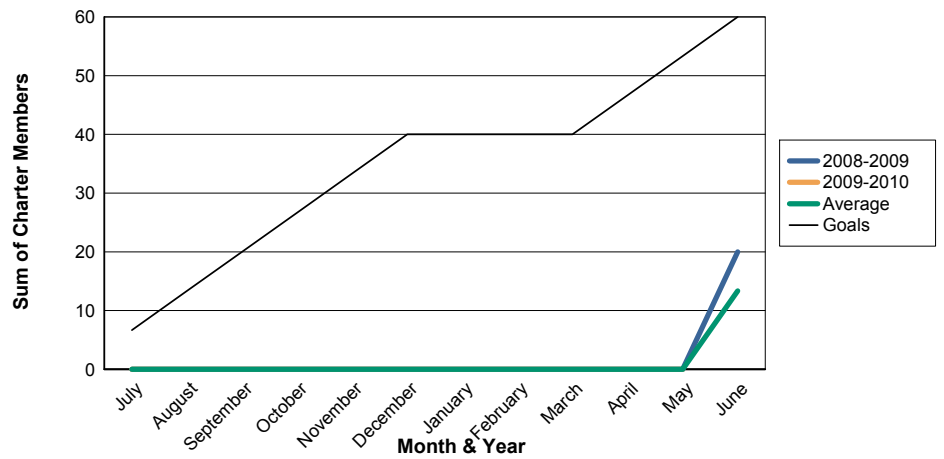

Sum of Charter Members/ Month & Year

For District D 3