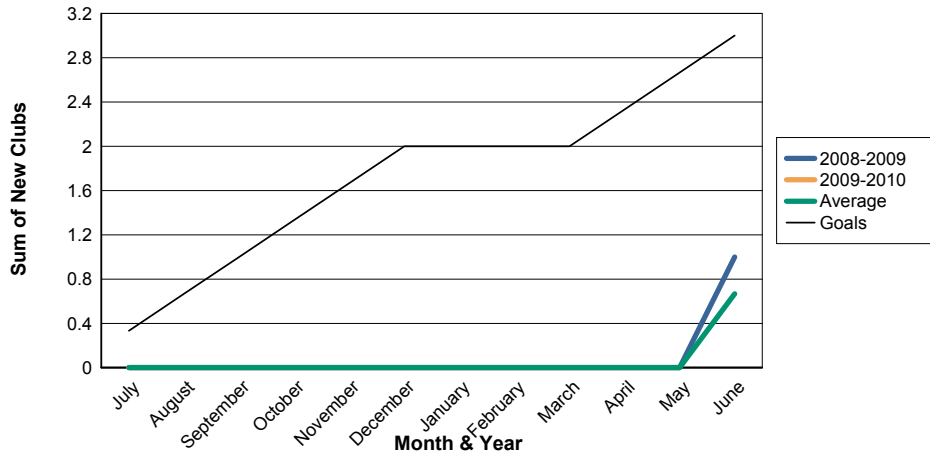

3 Year Comparisons for GMT Constitutional Area 3

By GMT District

As of May 2010

Sum of New Clubs/ Month & Year

For District D 3

Sum of Dropped Clubs/ Month & Year

For District D 3

Sum of Net Clubs/ Month & Year