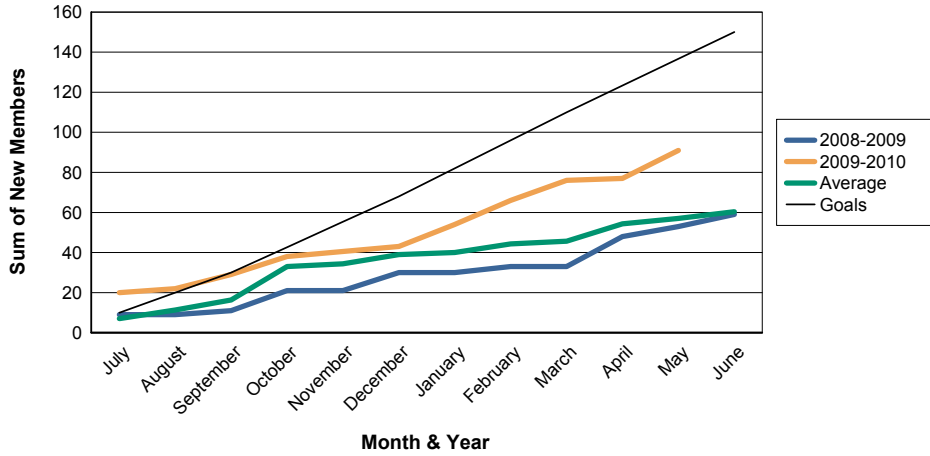

For District D 3

Sum of Charter Members/ Month & Year

For District D 3

3 Year Comparisons for GMT Constitutional Area 3

By GMT District

As of May 2010

Sum of New Members/ Month & Year

For District D 3

Sum of Dropped Members/ Month & Year

For District D 3

Sum of Net Members/ Month & Year

For District D 3