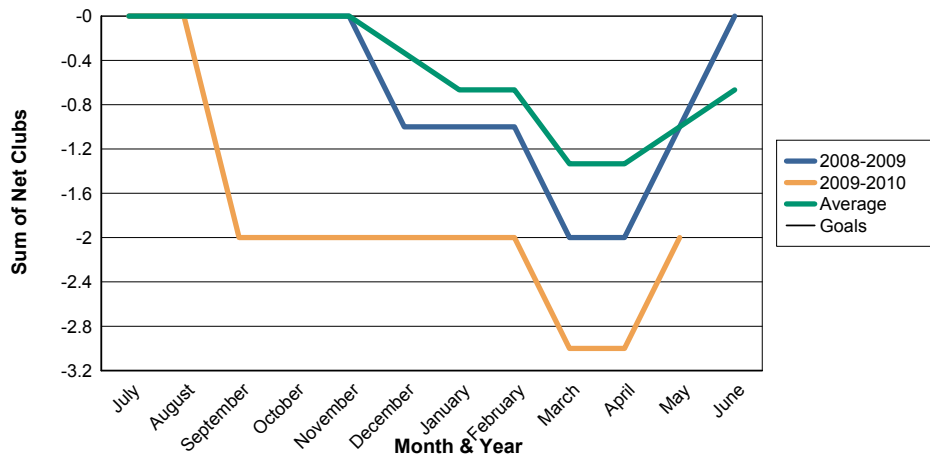

Sum of Net Clubs/ Month & Year

For District D 3