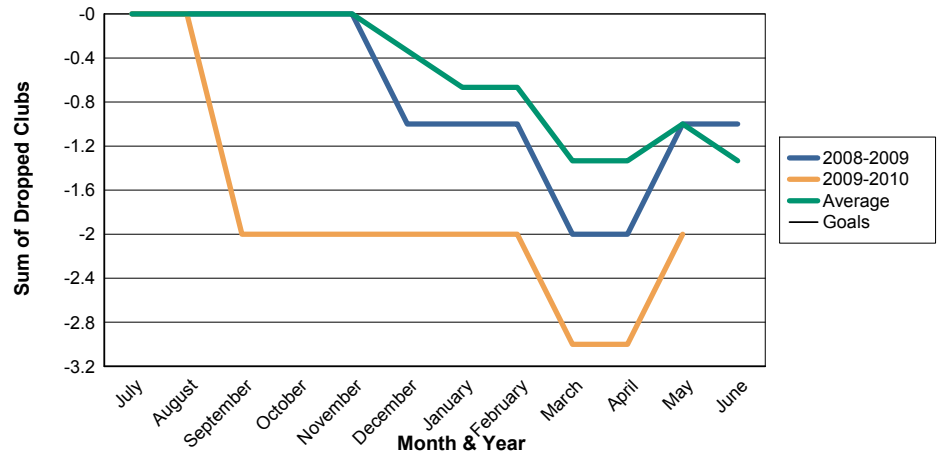

3 Year Comparisons for GMT Constitutional Area 3

By GMT District

As of May 2010

Sum of New Clubs/ Month & Year

For District D 3

Sum of Dropped Clubs/ Month & Year

For District D 3

Sum of Net Clubs/ Month & Year